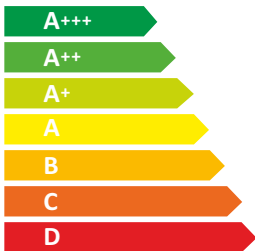

ENERG
енергия · ενεργεια

Hansa
Haushaltsgeräte

OMC6272BH

60
kWh/annum

Icon of a water tap with three droplets. Below it, the text 'ABCD**E**FG' indicates the water consumption class.

Icon of a light bulb. Below it, the text 'A**B**CDEFG' indicates the lighting class.

Icon of a shower head with water droplets. Below it, the text 'ABCD**E**FG' indicates the water consumption class.

Icon of a speaker with sound waves. Below it, the text '**63** dB' indicates the sound power level.